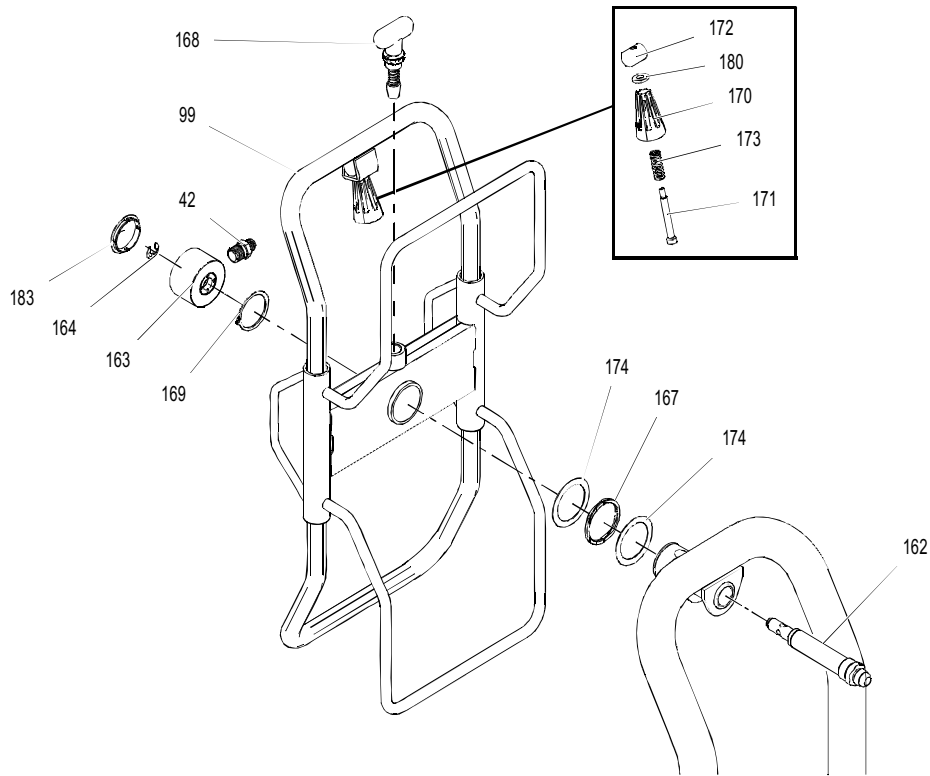

Parts - Hose Reel

Ref.	Part	Description	Qty.
42		ADAPTER	1
	164672	695/795/1095 Models	
	162485	Mark V Models	
99	24B691	REEL, hose, platinum	1
129		HOSE, coupled, 3/8 x 50	1
	240794	695/795/1095 Models	
	240797	Mark V Models	
130		GUN, spray, texture, unpackaged	1
	288475	695/795/1095 Models	
	241705	Mark V Models	
162	24B608	SHAFT, swivel	1
163	24B248	CAP, swivel, complete	1
164	122347	RING, retaining, external	1
166	24B194	TRANSMITTER, pressure, remote	1
167	122534	SPRING, wave	1

Ref.	Part	Description	Qty.
168	122517	PIN, pop, lock out	1
169	122524	RING, retaining, external	1
170	278085	HANDLE, swivel	1
171	122518	SCREW, shoulder, sch	1
172	15X618	NUT, swivel, handle	1
173	122542	SPRING, die	1
174	122607	WASHER, flat	2
176		HOSE, cpld, 1/4 in. x 3 ft	1
	240794	695/795/1095 Models	
	241735	Mark V Models	
178	189018	SWIVEL, 5800 psi (Mark V Models)	1
179	159841	BUSHING, 7250 psi, 3/8 x 1/4 (Mark V Models)	1
180	122669	WASHER, flat	1