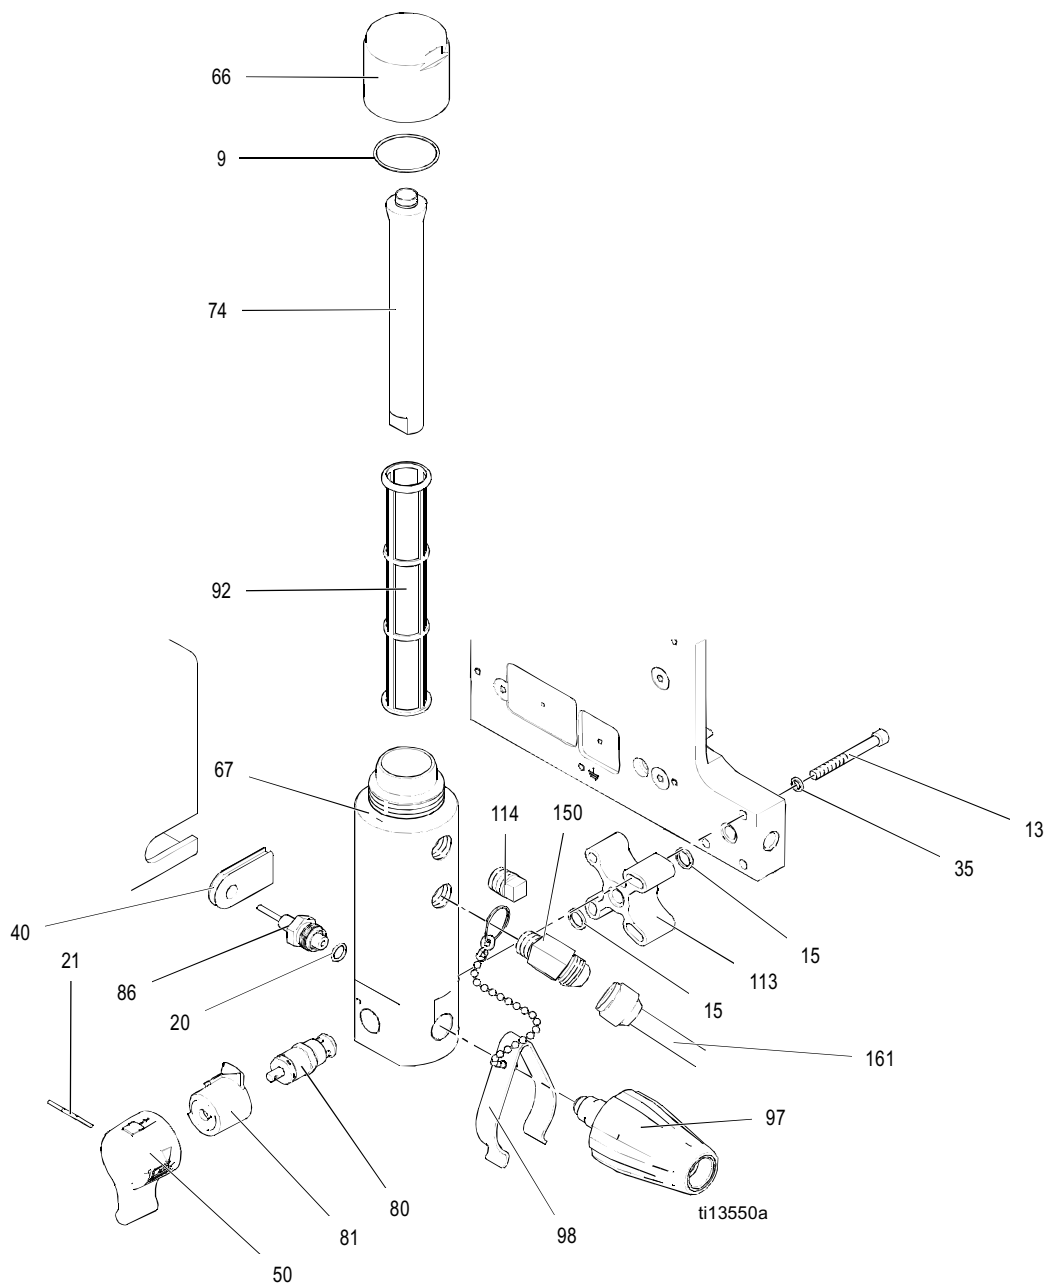

Parts - Filter

Ref.	Part	Description	Qty.	Ref.	Part	Description	Qty.
9	117285	PACKING, o-ring	1	92		FILTER, fluid	
13	C19817	SCREW, cap, socket head	3	244071		30 mesh	1
15	121513	PACKING, square ring	2	244067		60 mesh, original equipment	1
20	111457	PACKING, o-ring	1	244068		100 mesh	1
21	15C972	PIN, grooved	1	244069		200 mesh	1
35	105510	WASHER, lock, spring (hi-collar)	3	97	287293	VALVE, AutoClean; includes 97a	1
40	15D033	GROMMET, transducer	1	97a	15F950	GASKET	1
50	24B218	HANDLE, valve, prime, Autoclean	1	98	244346	KIT, repair, clamp, trigger	1
66	15C765	CAP, filter	1	113	15F844	SPACER, manifold	1
67	15C838	BASE, filter	1	114	104813	PLUG, pipe	1
74	15C766	TUBE, diffusion	1	150	122533	FITTING, 45 deg elbow, #8 jic x 3/8	1
80	24A381	VALVE, prime, heavy duty	1	161		TUBE, formed, ultra platinum	1
81	24A382	BASE, valve, heavy duty	1	15X481		695/795 Models	
86	243222	TRANSDUCER, pressure control	1	15X489		1095/Mark V Models