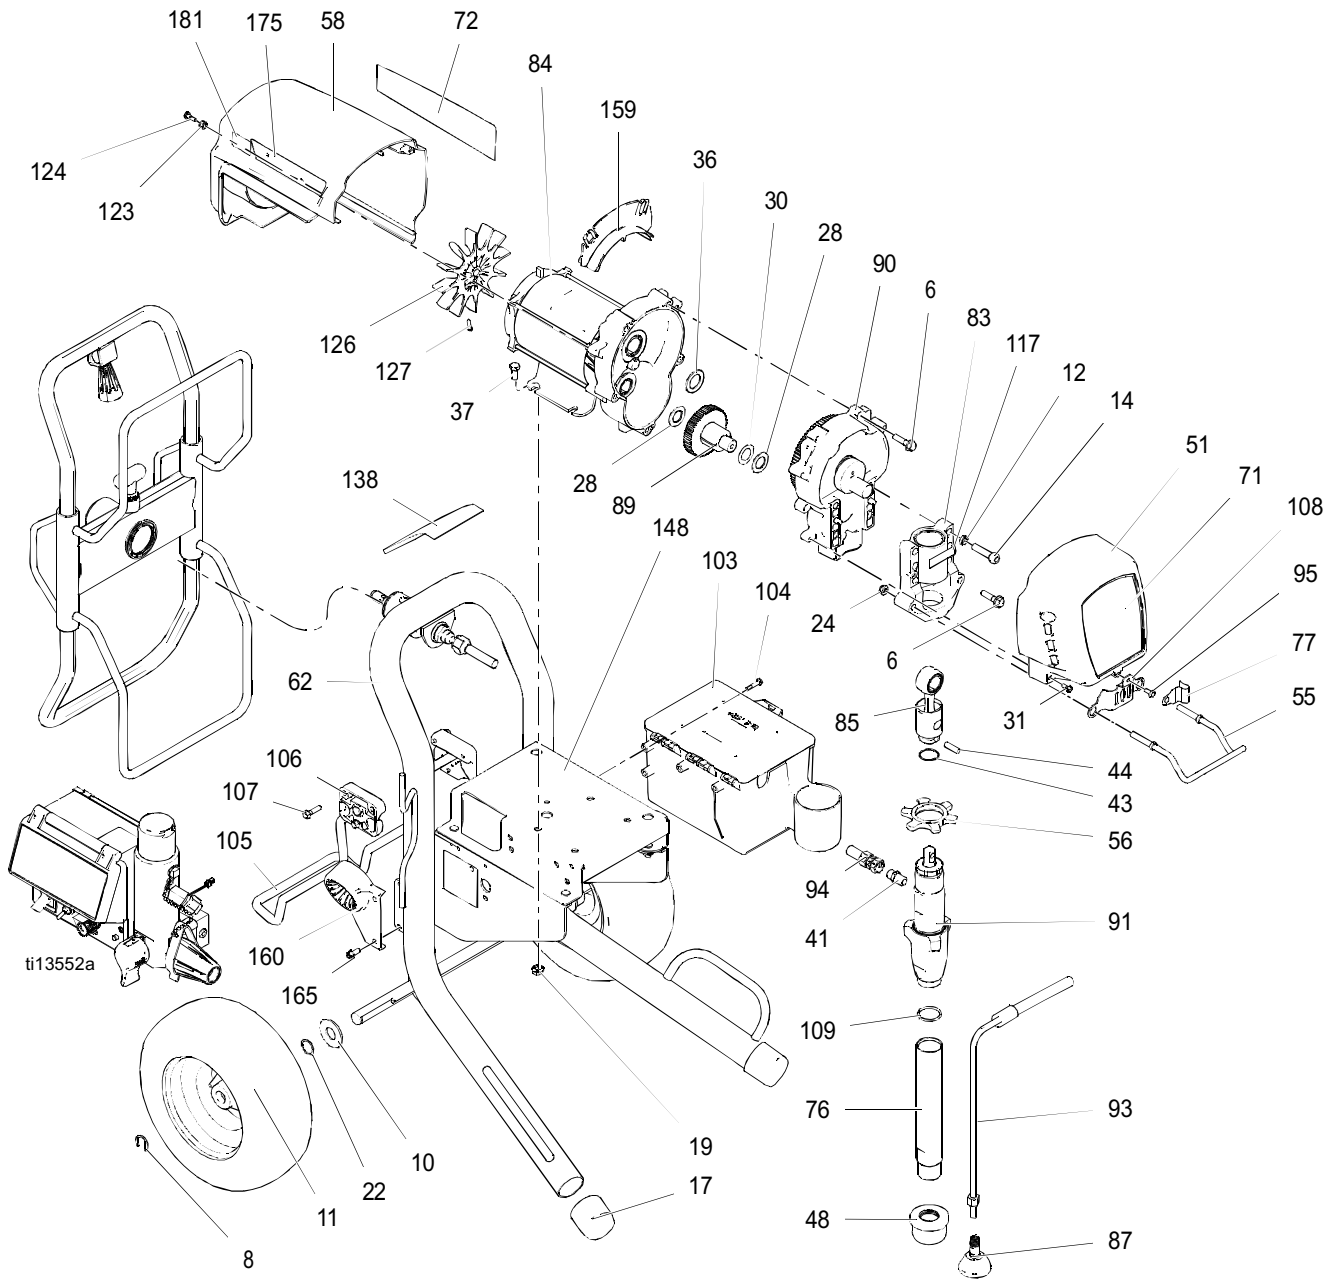

Parts - 695 / 795

Parts List - 695 / 795

Ref.	Part	Description	Qty.	Ref.	Part	Description	Qty.
6	15C753	SCREW, mach, hex wash hd	5	87	241920	DEFLECTOR, threaded	1
8	15E891	CLIP, retaining	2	89	287289	GEAR, combination	1
10	156306	WASHER, flat	2	90		HOUSING, drive, m1	1
11	119420	WHEEL, pneumatic	2		287283	695 Models	
12	106115	WASHER, lock (hi-collar)	4		287284	795 Models	
14	110141	SCREW, cap, sch	4	90a	107089	WASHER, thrust	1
17	276974	CAP, leg	2	91	248204	PUMP, displacement, (695/795)	1
19	110996	NUT, hex, flange head	8	93	248217	HOSE, drain, hi-boy	1
22	116038	WASHER, wave spring	2	94	15D049	HOSE, coupled, 1/4 x 15.75	1
24	112746	NUT, lock, nylon, thin pattern	2	95	114000	SCREW, mach, hex wash hd	1
28	114672	WASHER, thrust	2	103	287253	TOOLBOX (includes 104)	1
30	114699	WASHER, thrust	1	104	118852	SCREW, thd forming, hex washer	3
31	118444	SCREW, mach, slot hex wash hd	4	105	15Y454	BAR, kick stand	1
36	116191	WASHER, thrust, (1095/795)	1	106	15C982	CAM, cart	2
37	100057	SCREW, cap, hex hd	4	107	114531	SCREW, mach, hex washer hd	4
41	162453	FITTING, (1/4 npsm x 1/4 npt)	1	108	15C859	SHIELD, pump rod	1
43	176817	SPRING, retaining	1	109	118494	PACKING, o-ring	1
44	176818	PIN, str, hdls	1	117	187437	LABEL, torque	1
48	189920	STRAINER, (1-11 1/2 npsm)	1	123	276980	GROMMET, cover	2
51	15W630	COVER, drive, chrome	1	124	119250	SCREW, shoulder	2
55	192719	HANGER	1	126	15D088	FAN, motor	1
56	192723	NUT, retaining	1	127	115477	SCREW, mach, torx pan hd	1
58		SHIELD, motor, chrome	1	128•	•222385	TAG, warning	
	15W631	695 Models		136	195767	LABEL, warning, st	1
	15W632	795 Models		138	243301	LABEL, set, stpro, int'l (Models	1
62	24A909	FRAME, platinum, 695/795	1			257034, 257035, 257037, 257038)	
71		LABEL, brand, front	1	148	288899	SHELF, pem assembly	1
	15K374	695 Models		159	278075	BRACKET, wire	1
	15D068	795 Models		160	278083	GUIDE, hose, ultra platinum	1
72		LABEL, brand, side	1	165	117633	SCREW, slot hex wash hd	2
	15K381	695 Models		175	15W980	LABEL, platinum shroud	2
	15D069	795 Models		181	15Y118	LABEL, Made in the USA	1
76	248214	TUBE, intake	1				
77	197124	CLIP, spring	1				
83	240523	HOUSING, bearing	1				
84		MOTOR, electric, c104 695	1				
	257185	695 Models					
	257186	795 Models					
85	241008	ROD, connecting (includes 43)	1				

• Extra Danger and Warning tags and labels are available at no cost.