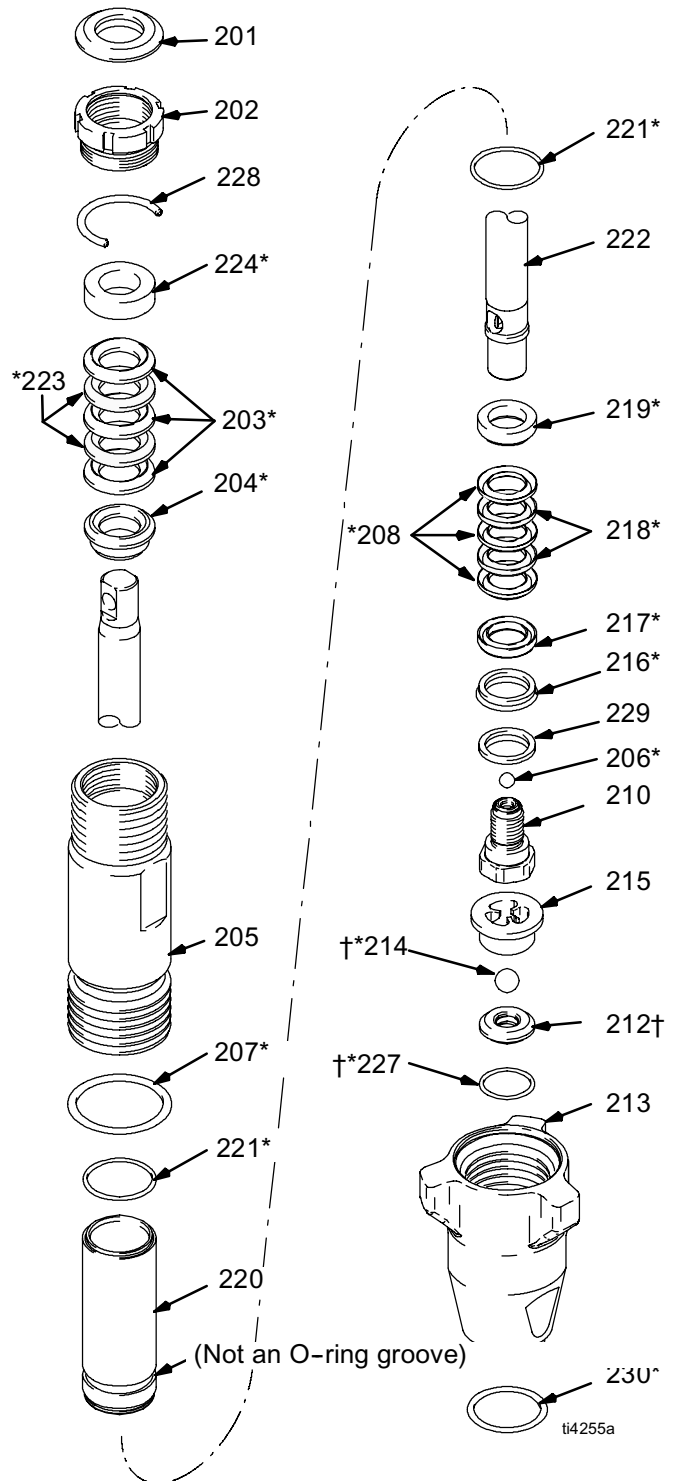

Parts - Pump 248204, 277069, 255968

Model 248204, Series A; 277069, Series A; 255968, Series A

Ref No.	Part No.	Description	Qty.
201	179810	SEAL, throat	1
202	193046	NUT, packing	1
203*	192692	V-PACKING, throat, V-Maxt UHMWPE, blue	3
204*	15C987	GLAND, male, throat	1
205	243346	CYLINDER, pump Model 248204, 255968	1
	243346	Model 277069	1
206*	105444	BALL, sst, 0.3125 in.	1
207*	114054	PACKING, o-ring	1
208*	192693	V-PACKING, piston V-Maxt UHMWPE, blue	3
210	239932	VALVE, piston	1
212†	239922	KIT, seat, carbide includes 214 and 227	1
213	15C785	VALVE, intake (foot) Model 248204, 255968	1
	195892	VALVE, intake, Model 277069	1
214*†	105445	BALL, sst, 0.5000 in.	1
215	192624	GUIDE, ball	1
216*	118503	WIPER, piston	1
217*	178969	GLAND, female, piston	1
218*	178939	V-PACKING, leather, piston	2
219*	196880	GLAND, male	1
220	248209	SLEEVE, cylinder	1
221*	108526	O-RING, PTFE	2
222	248206	ROD, piston	1
223*	178940	V-PACKING, leather, throat	2
224*	15C988	GLAND, female	1
227*†	107079	PACKING, o-ring	1
228	192714	SPACER, throat, nut	1
229*	15C997	WASHER, backup	1
230*	118494	O-RING, fluoroelastomer (not used on Lo-boy)	1

* These parts are also included in Repair Kit 248212, which may be purchased separately.

† These parts are also included in Carbide Seat Kit 239922, which may be purchased separately.