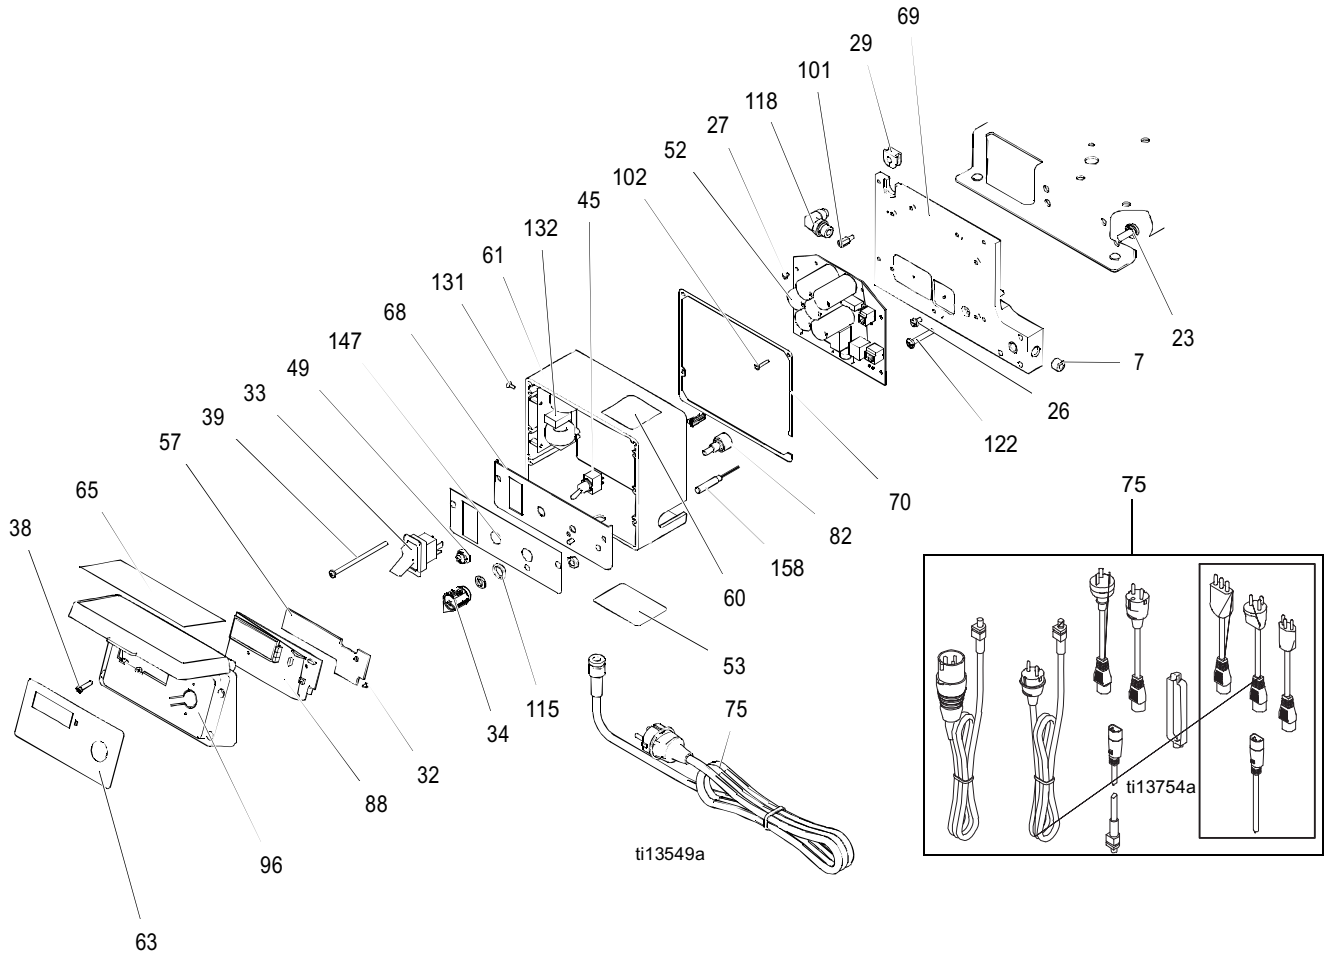

Parts - Control Box

Ref.	Part	Description	Qty.	Ref.	Part	Description	Qty.
7	100721	PLUG, pipe	1	70	15D036	GASKET, control box	1
23	110963	SCREW, cap, flange head	2	75		CORD, power, 240V	1
26	114391	SCREW, grounding	1	15D528		Models 257034, 257037, 257040, 257043	
27	113045	SCREW, sems, mach, phillips	6	15D529		Models 257035, 257038, 257041, 257044	
29	15V996	GROMMET, motor lead	1	15D530		Models 257036, 257039, 257042, 257045	
32	115522	SCREW, mach, pnh	3	82	256219	POTENTIOMETER, assembly	1
33		SWITCH, rocker, 240V	1	88	256229	CONTROL, board, receiver	1
	15D527	Models 257034, 257035, 257037, 257038, 257040, 257041, 257043, 257044		96	244032	COVER, control	1
	15C979	Models 257036, 257039, 257042, 257045		101	15V938	STUD, control board	6
34	116167	KNOB, potentiometer	1	102	114420	SCREW, mach, pnh, sems, phillips	2
38	116252	SCREW, #10, taptite phil	4	115	122725	GASKET	1
39	112381	SCREW, mach, pan head	4	118		FITTING	1
45	119541	SWITCH, toggle (695/795/1095 Models)	1		116793	695/795/1095 Models	
49	195428	BOOT, toggle (695/795/1095 Models)	1		120185	Mark V Models	
52		CONTROL, board	1	122	115478	SCREW, mach, torx/slt pan hd	1
	257449	Models 257034, 257035, 257037, 257038, 257040, 257041, 257043, 257044		131	119228	SCREW, mach, flat hd	4
	257448	Models 257036, 257039, 257042, 257045		132	248220	FILTER, board	1
57	15X893	PAD, foam	1	137	195551	RETAINER, plug, adapter (Models 257035, 257038, 257041, 257044)	
60	195793	LABEL, warning	1	143	287121	CORD SET (Models 257035, 257038, 257041, 257044)	1
61	15D431	BOX, control, 240V	1	147		LABEL, Euro platinum control	1
63	15X508	LABEL, brand, Smartcontrol LCD	1		15X553	695/795/1095 Models	
65	15X507	LABEL, brand, Smartcontrol	1		15X903	Mark V Models	
68	15X480	PANEL, control	1	158	122507	SWITCH, reed	1
69	15V937	PLATE, power bar	1	184	122725	GASKET, sealing	1